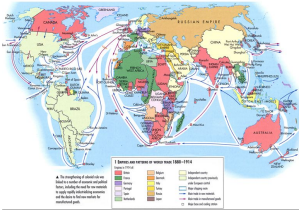

Year 6 Homework Projects

It's time to get creative, Year 6! We would like you to use the materials you have at home to make one of the following:

1. A model of a British naval ship.

2. A poster about trade routes within the British Empire.

3. A factfile, report or article on migration to Britain in the 20th or 21st Century.

Please hand in your projects by **Friday 10th July**. We can't wait to see them!

Use the QR codes below to explore other subjects you'll be learning about this half term!