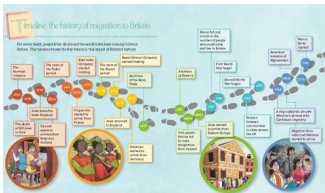

Year 6 Homework Projects

It's time to get creative, Year 6! We would like you to use the materials you have at home to make one of the following:

1. A model of a British naval ship.

2. A poster about trade routes within the British Empire.

3. A factfile, report or article on migration to Britain in the 20th or 21st Century.

Please hand in your projects by **Friday 10th July**. We can't wait to see them!

Use the QR codes below to explore other subjects you'll be learning about this half term!